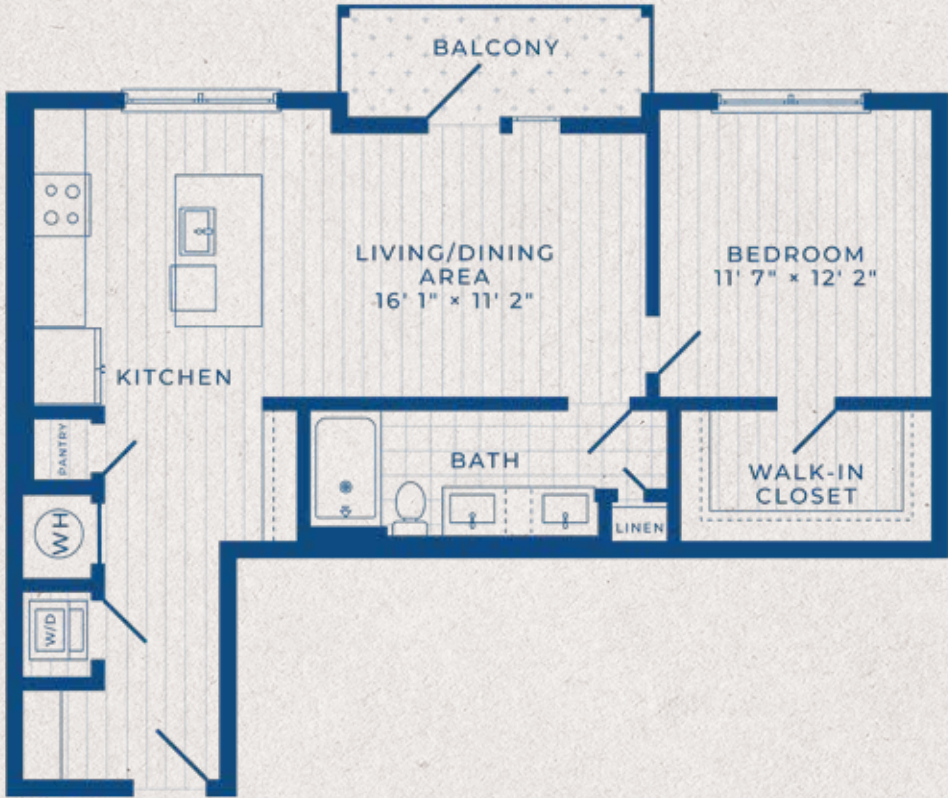

a5

ONE BEDROOM | ONE BATH

808 SQ FT

Floor plans are artist's rendering. All dimensions are approximate. Actual product and specifications may vary in dimension or detail. Not all features are available in every apartment. Prices and availability are subject to change. Please see a representative for details.