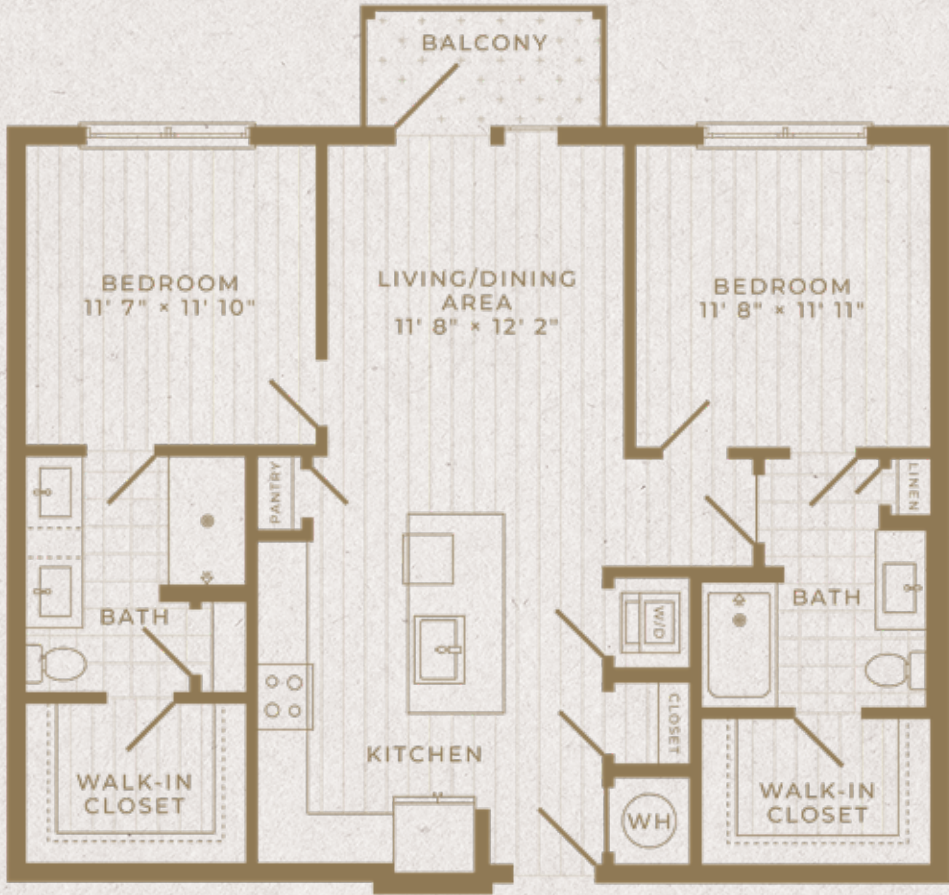

b1

TWO BEDROOM | TWO BATH

1,051 SQ FT

Floor plans are artist's rendering. All dimensions are approximate. Actual product and specifications may vary in dimension or detail. Not all features are available in every apartment. Prices and availability are subject to change. Please see a representative for details.